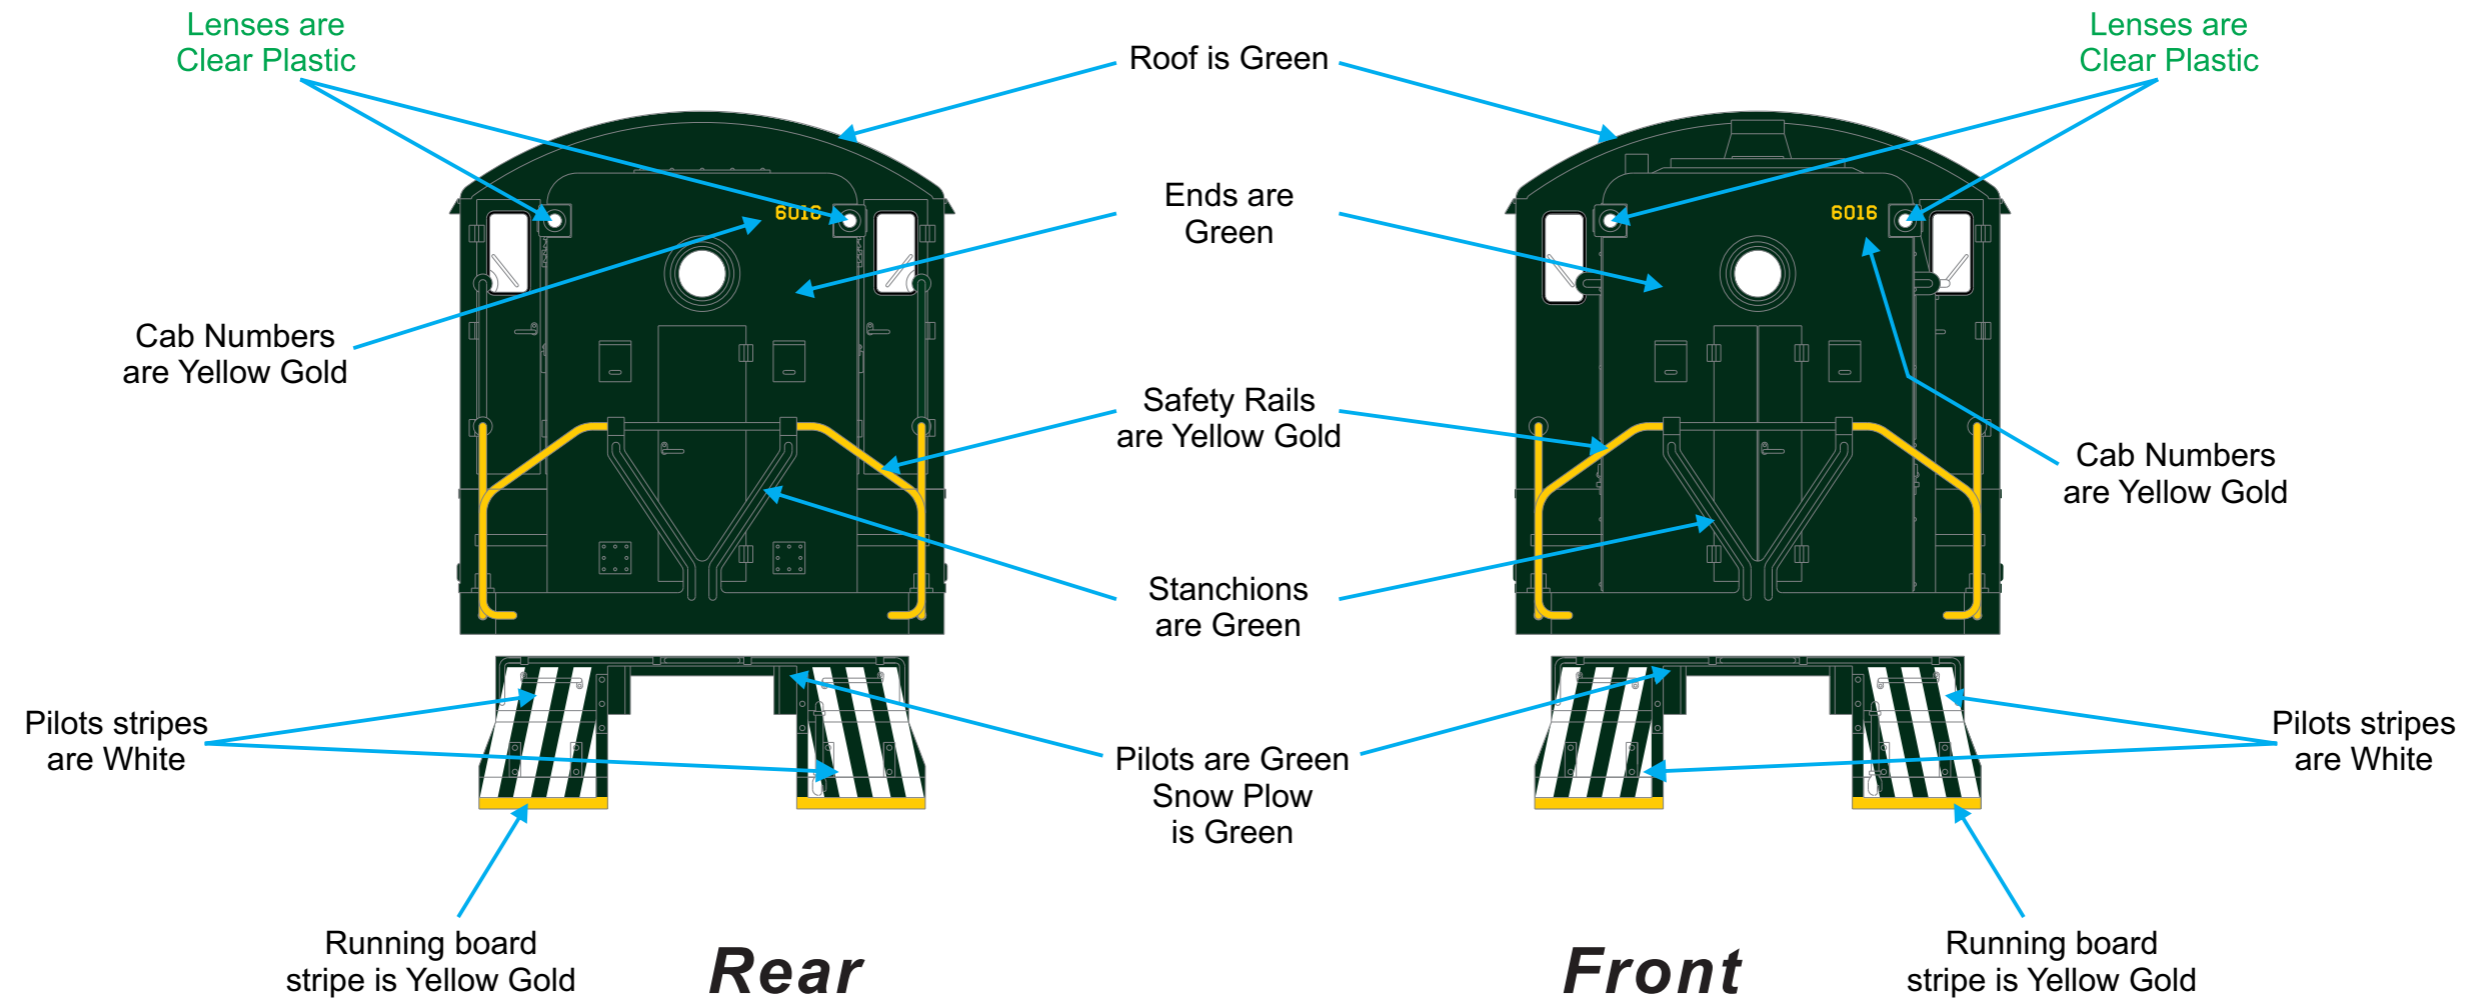

RailKing - 2019 Special Projects

Pennsylvania Reading Seashore Lines AS-616 Diesel Engine

Side View (7/26/18)

CAB INTERIOR IS LIGHT GREEN

PROPERTY OF M.T.H. ELECTRIC TRAINS - CONFIDENTIAL

Color Guide	Color Priority
Green = Brunswick Green (MT 005-1160)	1
Yellow Gold = PRR Dulux Gold (MT 014-1610)	1
Gold = Gold Leaf (MT 014-1376)	2
Black = Black (MT 001-1000)	N/A
White = White (MT 009-1314)	N/A
Silver = Silver (MT 012-1206)	2
Cab Interior = Interior Light Green (MT 005-1890)	2

RailKing - 2019 Special Projects

Pennsylvania Reading Seashore Lines AS-616 Diesel Engine

Reversed View (7/26/18)

CAB INTERIOR IS LIGHT GREEN

PROPERTY OF M.T.H. ELECTRIC TRAINS - CONFIDENTIAL

Color Guide	Color Priority
Green = Brunswick Green (MT 005-1160)	1
Yellow Gold = PRR Dulux Gold (MT 014-1610)	1
Gold = Gold Leaf (MT 014-1376)	2
Black = Black (MT 001-1000)	N/A
White = White (MT 009-1314)	N/A
Silver = Silver (MT 012-1206)	2
Cab Interior = Interior Light Green (MT 005-1890)	2

RailKing - 2019 Special Projects

Pennsylvania Reading Seashore Lines AS-616 Diesel Engine

End View (7/26/18)

CAB INTERIOR IS LIGHT GREEN

PROPERTY OF M.T.H. ELECTRIC TRAINS - CONFIDENTIAL

Color Guide	Color Priority
Green = Brunswick Green (MT 005-1160)	1
Yellow Gold = PRR Dulux Gold (MT 014-1610)	1
Gold = Gold Leaf (MT 014-1376)	2
Black = Black (MT 001-1000)	N/A
White = White (MT 009-1314)	N/A
Silver = Silver (MT 012-1206)	2
Cab Interior = Interior Light Green (MT 005-1890)	2

RailKing - 2019 Special Projects

Pennsylvania Reading Seashore Lines AS-616 Diesel Engine

Top View (7/26/18)

CAB INTERIOR IS LIGHT GREEN

PROPERTY OF M.T.H. ELECTRIC TRAINS - CONFIDENTIAL

<u>Color Guide</u>	<u>Color Priority</u>
Green = Brunswick Green (MT 005-1160)	1
Yellow Gold = PRR Dulux Gold (MT 014-1610)	1
Gold = Gold Leaf (MT 014-1376)	2
Black = Black (MT 001-1000)	N/A
White = White (MT 009-1314)	N/A
Silver = Silver (MT 012-1206)	2
Cab Interior = Interior Light Green (MT 005-1890)	2