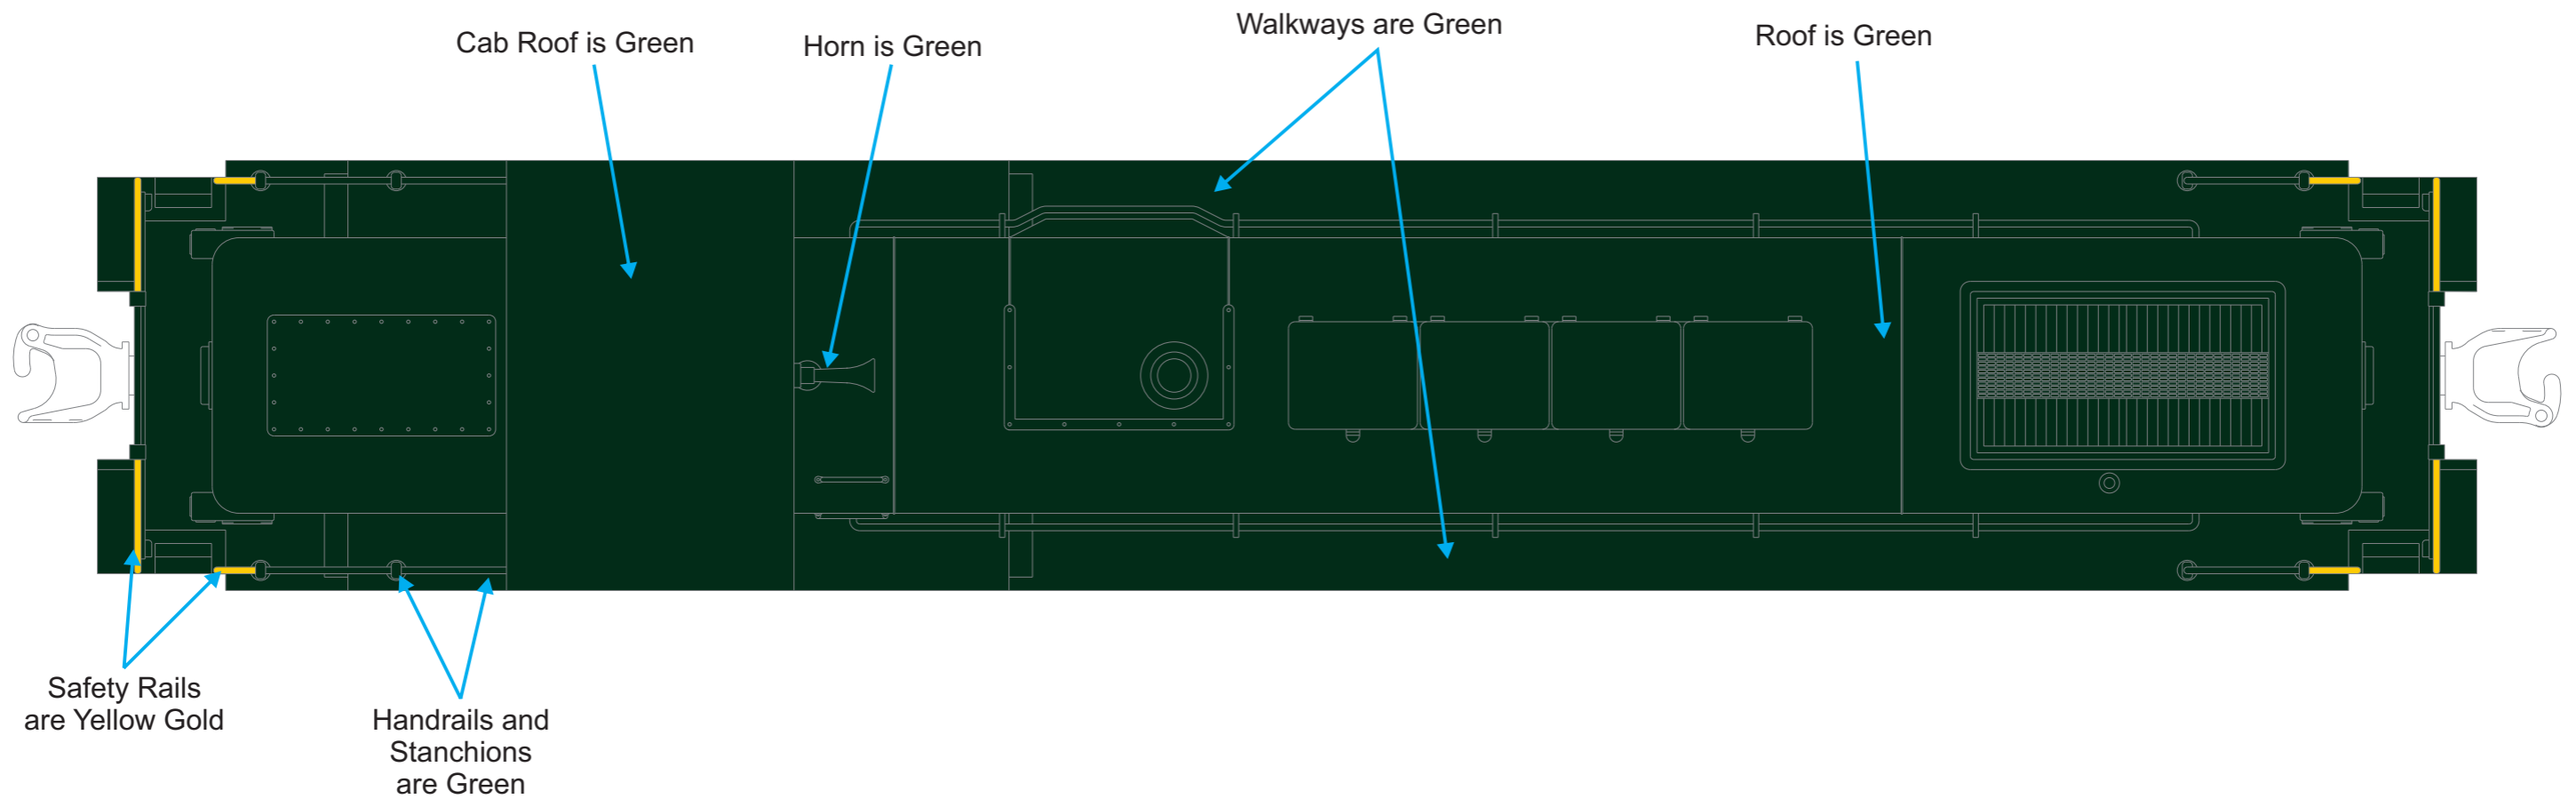

RailKing - 2019 Special Projects

Pennsylvania Reading Seashore Lines AS-616 Diesel Engine

Reversed View (7/26/18)

CAB INTERIOR IS LIGHT GREEN

PROPERTY OF M.T.H. ELECTRIC TRAINS - CONFIDENTIAL

Color Guide	Color Priority
Green = Brunswick Green (MT 005-1160)	1
Yellow Gold = PRR Dulux Gold (MT 014-1610)	1
Gold = Gold Leaf (MT 014-1376)	2
Black = Black (MT 001-1000)	N/A
White = White (MT 009-1314)	N/A
Silver = Silver (MT 012-1206)	2
Cab Interior = Interior Light Green (MT 005-1890)	2

RailKing - 2019 Special Projects

Pennsylvania Reading Seashore Lines AS-616 Diesel Engine

End View (7/26/18)

CAB INTERIOR IS LIGHT GREEN

PROPERTY OF M.T.H. ELECTRIC TRAINS - CONFIDENTIAL

Color Guide	Color Priority
Green = Brunswick Green (MT 005-1160)	1
Yellow Gold = PRR Dulux Gold (MT 014-1610)	1
Gold = Gold Leaf (MT 014-1376)	2
Black = Black (MT 001-1000)	N/A
White = White (MT 009-1314)	N/A
Silver = Silver (MT 012-1206)	2
Cab Interior = Interior Light Green (MT 005-1890)	2

RailKing - 2019 Special Projects

Pennsylvania Reading Seashore Lines AS-616 Diesel Engine

Top View (7/26/18)

CAB INTERIOR IS LIGHT GREEN

PROPERTY OF M.T.H. ELECTRIC TRAINS - CONFIDENTIAL

<u>Color Guide</u>	<u>Color Priority</u>
Green = Brunswick Green (MT 005-1160)	1
Yellow Gold = PRR Dulux Gold (MT 014-1610)	1
Gold = Gold Leaf (MT 014-1376)	2
Black = Black (MT 001-1000)	N/A
White = White (MT 009-1314)	N/A
Silver = Silver (MT 012-1206)	2
Cab Interior = Interior Light Green (MT 005-1890)	2