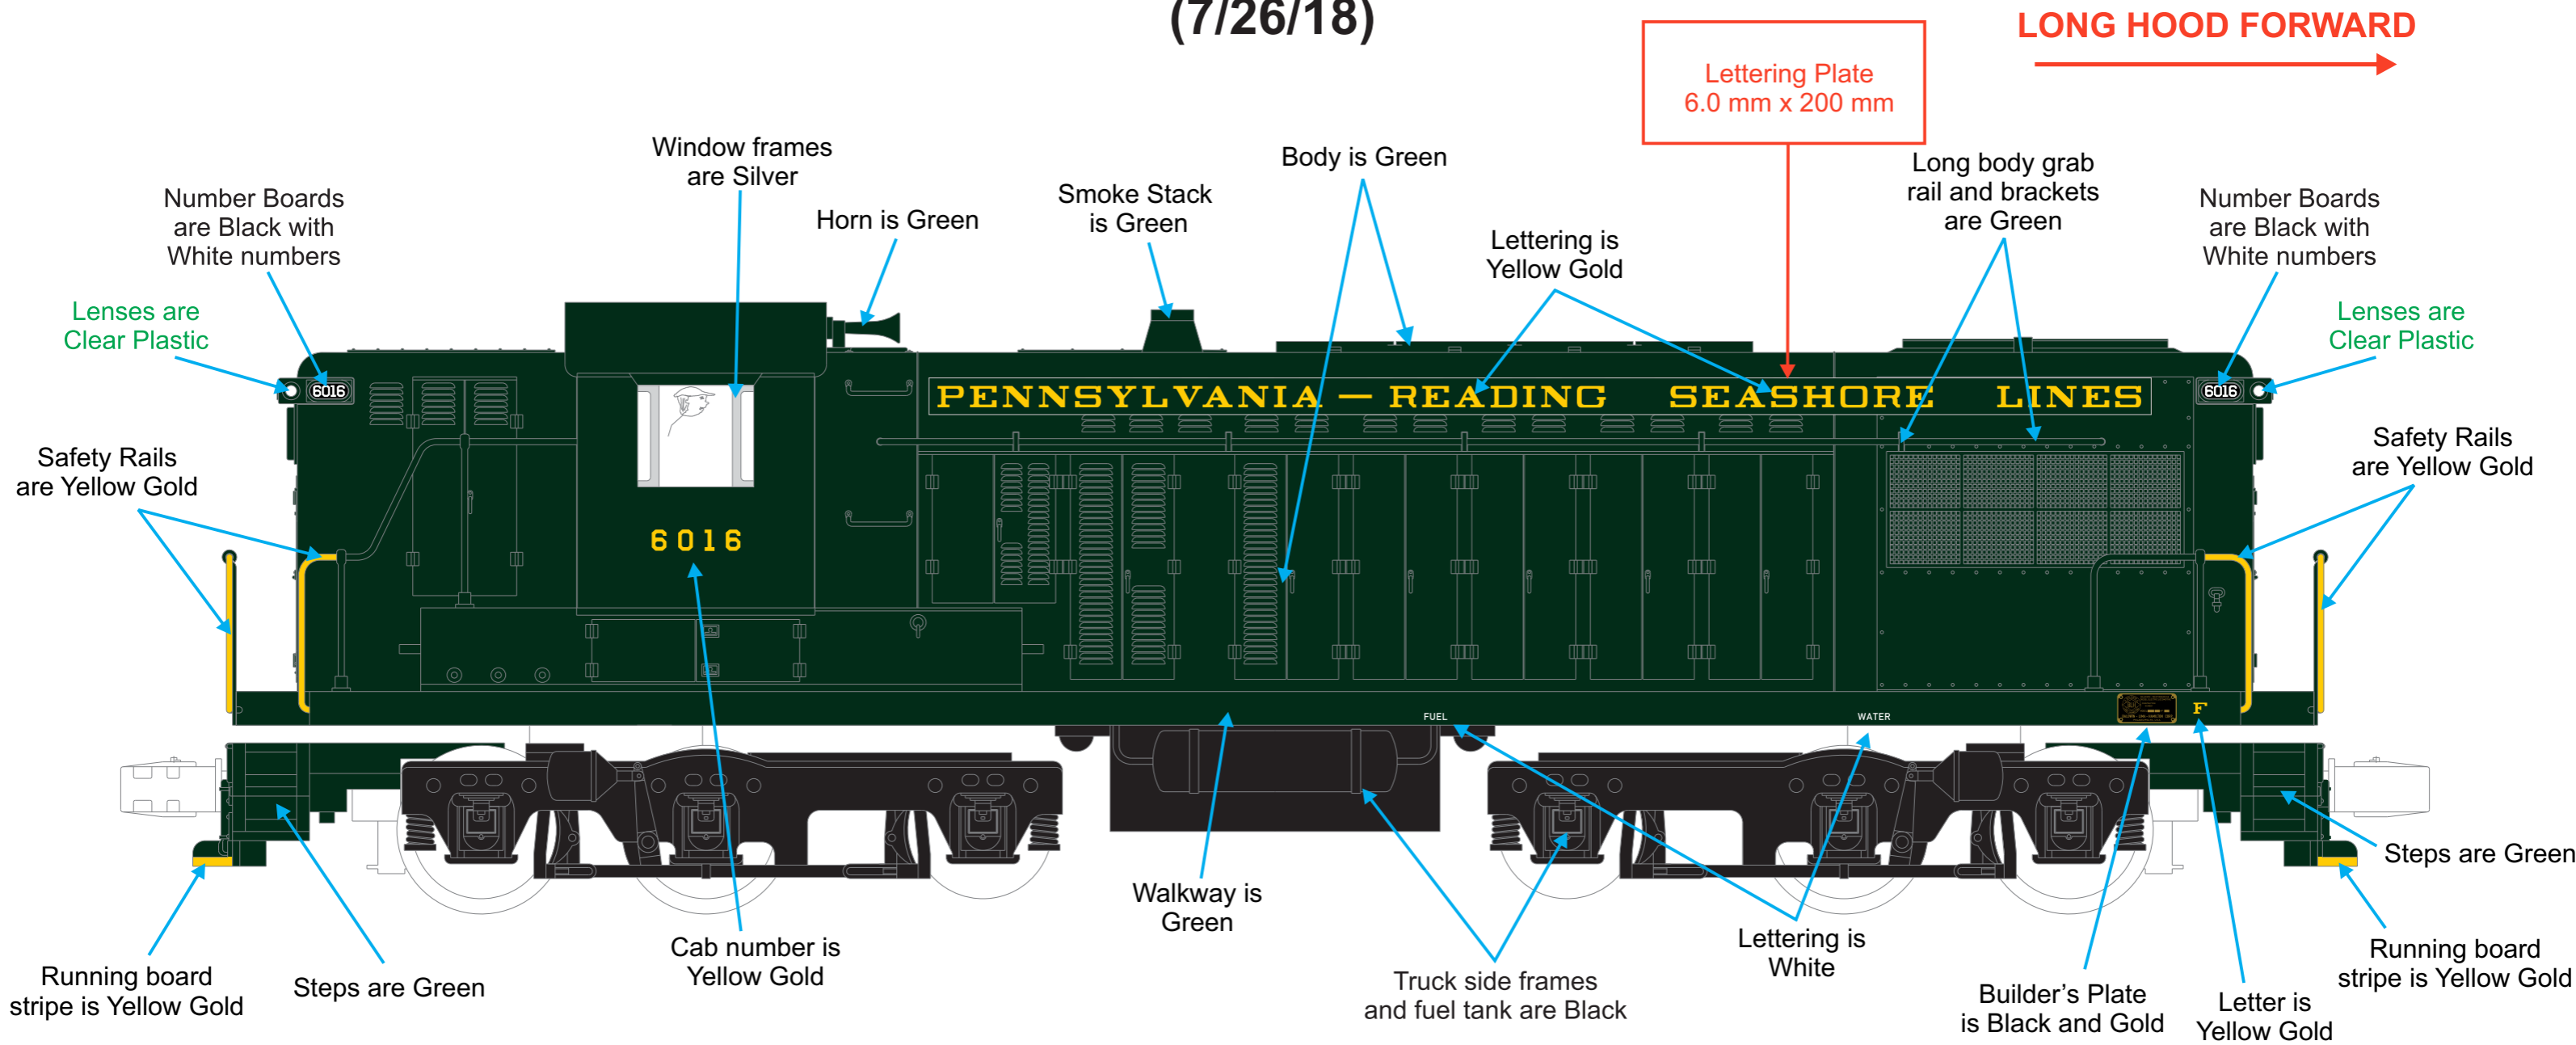

RailKing - 2019 Special Projects

Pennsylvania Reading Seashore Lines AS-616 Diesel Engine

Side View (7/26/18)

CAB INTERIOR IS LIGHT GREEN

PROPERTY OF M.T.H. ELECTRIC TRAINS - CONFIDENTIAL

Color Guide	Color Priority
Green = Brunswick Green (MT 005-1160)	1
Yellow Gold = PRR Dulux Gold (MT 014-1610)	1
Gold = Gold Leaf (MT 014-1376)	2
Black = Black (MT 001-1000)	N/A
White = White (MT 009-1314)	N/A
Silver = Silver (MT 012-1206)	2
Cab Interior = Interior Light Green (MT 005-1890)	2

RailKing - 2019 Special Projects

Pennsylvania Reading Seashore Lines AS-616 Diesel Engine

Reversed View (7/26/18)

CAB INTERIOR IS LIGHT GREEN

PROPERTY OF M.T.H. ELECTRIC TRAINS - CONFIDENTIAL

Color Guide	Color Priority
Green = Brunswick Green (MT 005-1160)	1
Yellow Gold = PRR Dulux Gold (MT 014-1610)	1
Gold = Gold Leaf (MT 014-1376)	2
Black = Black (MT 001-1000)	N/A
White = White (MT 009-1314)	N/A
Silver = Silver (MT 012-1206)	2
Cab Interior = Interior Light Green (MT 005-1890)	2

RailKing - 2019 Special Projects

Pennsylvania Reading Seashore Lines AS-616 Diesel Engine

End View (7/26/18)

CAB INTERIOR IS LIGHT GREEN

PROPERTY OF M.T.H. ELECTRIC TRAINS - CONFIDENTIAL

Color Guide	Color Priority
Green = Brunswick Green (MT 005-1160)	1
Yellow Gold = PRR Dulux Gold (MT 014-1610)	1
Gold = Gold Leaf (MT 014-1376)	2
Black = Black (MT 001-1000)	N/A
White = White (MT 009-1314)	N/A
Silver = Silver (MT 012-1206)	2
Cab Interior = Interior Light Green (MT 005-1890)	2

RailKing - 2019 Special Projects

Pennsylvania Reading Seashore Lines AS-616 Diesel Engine

Top View (7/26/18)

CAB INTERIOR IS LIGHT GREEN

PROPERTY OF M.T.H. ELECTRIC TRAINS - CONFIDENTIAL

<u>Color Guide</u>	<u>Color Priority</u>
Green = Brunswick Green (MT 005-1160)	1
Yellow Gold = PRR Dulux Gold (MT 014-1610)	1
Gold = Gold Leaf (MT 014-1376)	2
Black = Black (MT 001-1000)	N/A
White = White (MT 009-1314)	N/A
Silver = Silver (MT 012-1206)	2
Cab Interior = Interior Light Green (MT 005-1890)	2