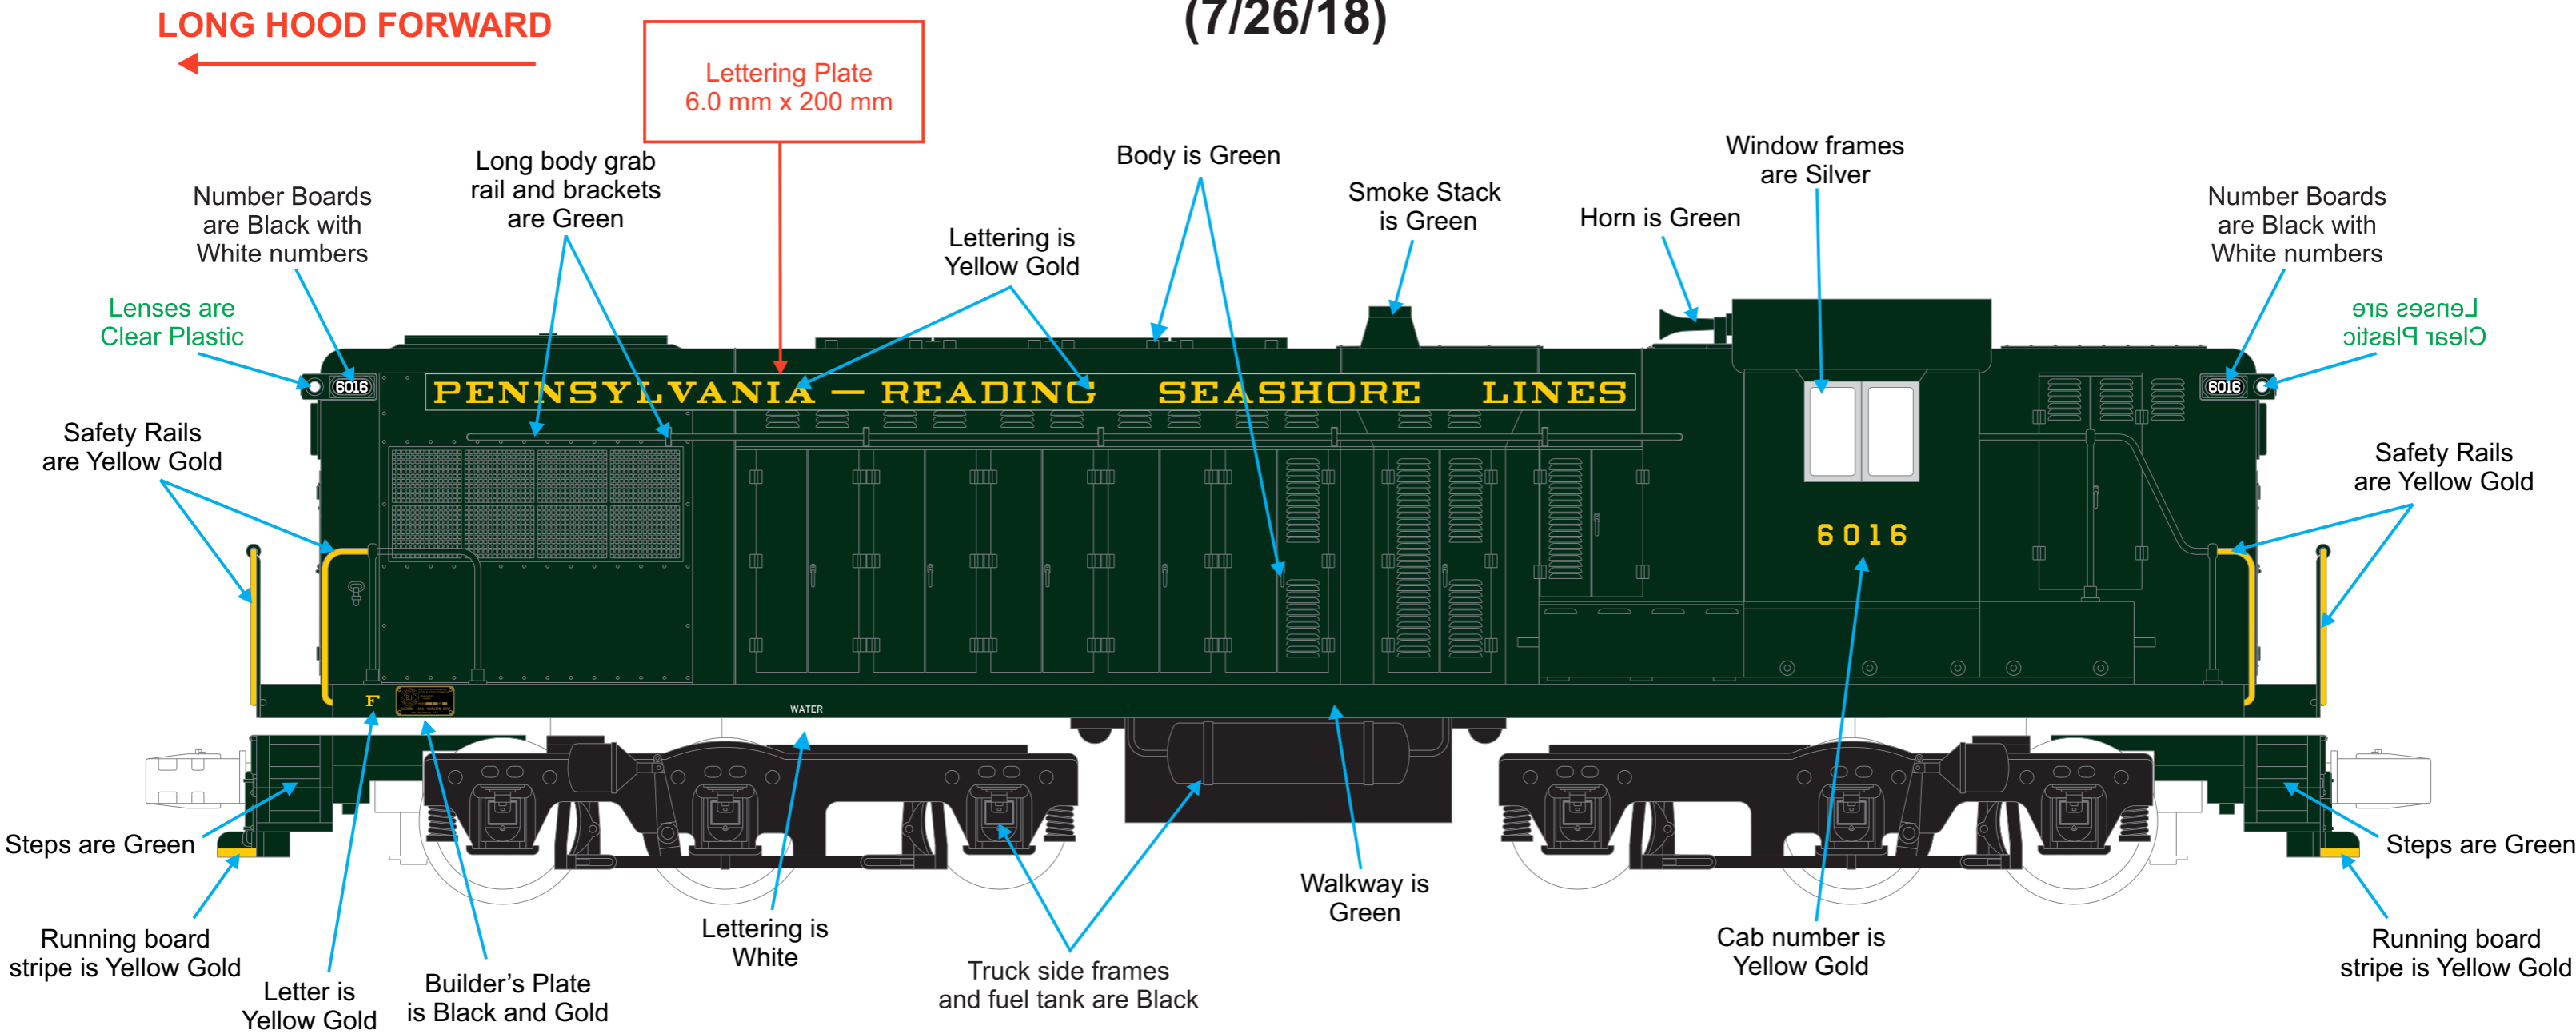

RailKing - 2019 Special Projects

Pennsylvania Reading Seashore Lines AS-616 Diesel Engine

Side View (7/26/18)

CAB INTERIOR IS LIGHT GREEN

PROPERTY OF M.T.H. ELECTRIC TRAINS - CONFIDENTIAL

Color Guide	Color Priority
Green = Brunswick Green (MT 005-1160)	1
Yellow Gold = PRR Dulux Gold (MT 014-1610)	1
Gold = Gold Leaf (MT 014-1376)	2
Black = Black (MT 001-1000)	N/A
White = White (MT 009-1314)	N/A
Silver = Silver (MT 012-1206)	2
Cab Interior = Interior Light Green (MT 005-1890)	2

RailKing - 2019 Special Projects

Pennsylvania Reading Seashore Lines AS-616 Diesel Engine

Reversed View (7/26/18)

CAB INTERIOR IS LIGHT GREEN

PROPERTY OF M.T.H. ELECTRIC TRAINS - CONFIDENTIAL

Color Guide	Color Priority
Green = Brunswick Green (MT 005-1160)	1
Yellow Gold = PRR Dulux Gold (MT 014-1610)	1
Gold = Gold Leaf (MT 014-1376)	2
Black = Black (MT 001-1000)	N/A
White = White (MT 009-1314)	N/A
Silver = Silver (MT 012-1206)	2
Cab Interior = Interior Light Green (MT 005-1890)	2

RailKing - 2019 Special Projects

Pennsylvania Reading Seashore Lines AS-616 Diesel Engine

End View (7/26/18)

CAB INTERIOR IS LIGHT GREEN

PROPERTY OF M.T.H. ELECTRIC TRAINS - CONFIDENTIAL

Color Guide	Color Priority
Green = Brunswick Green (MT 005-1160)	1
Yellow Gold = PRR Dulux Gold (MT 014-1610)	1
Gold = Gold Leaf (MT 014-1376)	2
Black = Black (MT 001-1000)	N/A
White = White (MT 009-1314)	N/A
Silver = Silver (MT 012-1206)	2
Cab Interior = Interior Light Green (MT 005-1890)	2

RailKing - 2019 Special Projects

Pennsylvania Reading Seashore Lines AS-616 Diesel Engine

Top View (7/26/18)

CAB INTERIOR IS LIGHT GREEN

PROPERTY OF M.T.H. ELECTRIC TRAINS - CONFIDENTIAL

<u>Color Guide</u>	<u>Color Priority</u>
Green = Brunswick Green (MT 005-1160)	1
Yellow Gold = PRR Dulux Gold (MT 014-1610)	1
Gold = Gold Leaf (MT 014-1376)	2
Black = Black (MT 001-1000)	N/A
White = White (MT 009-1314)	N/A
Silver = Silver (MT 012-1206)	2
Cab Interior = Interior Light Green (MT 005-1890)	2