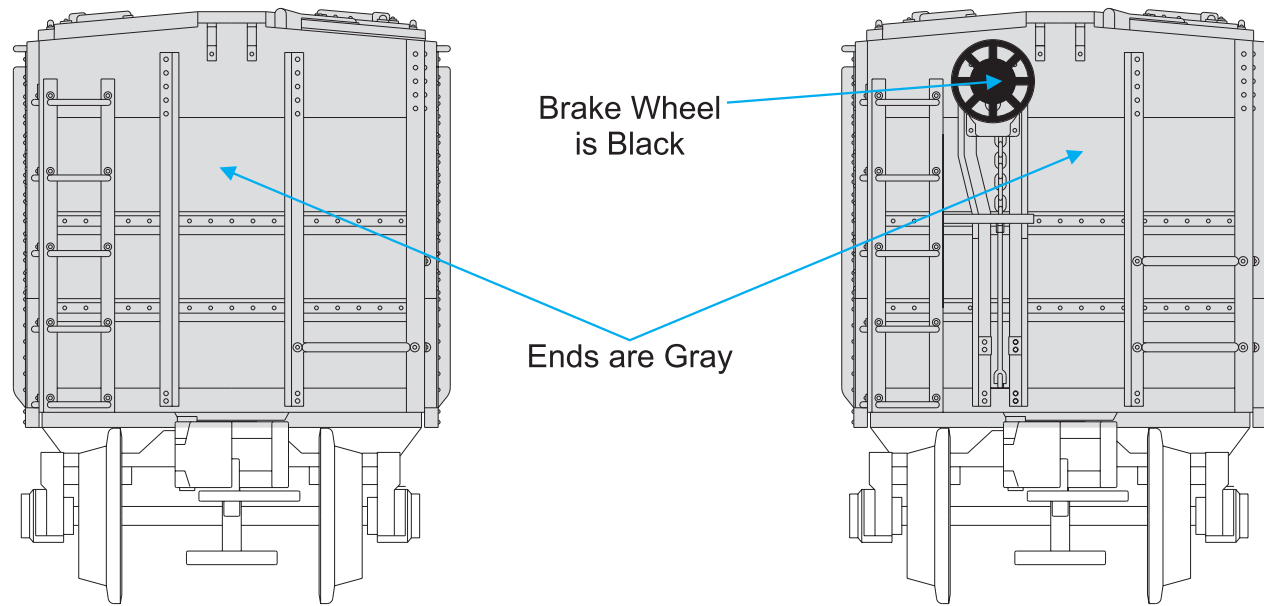

Color Priority

2
 2
 2
 n/a

Rugged Rails - Specialty Items

Holly Beach 3-Bay Covered Hopper

End View

(5/23/17)

PROPERTY OF M.T.H. ELECTRIC TRAINS -- CONFIDENTIAL

Color Guide