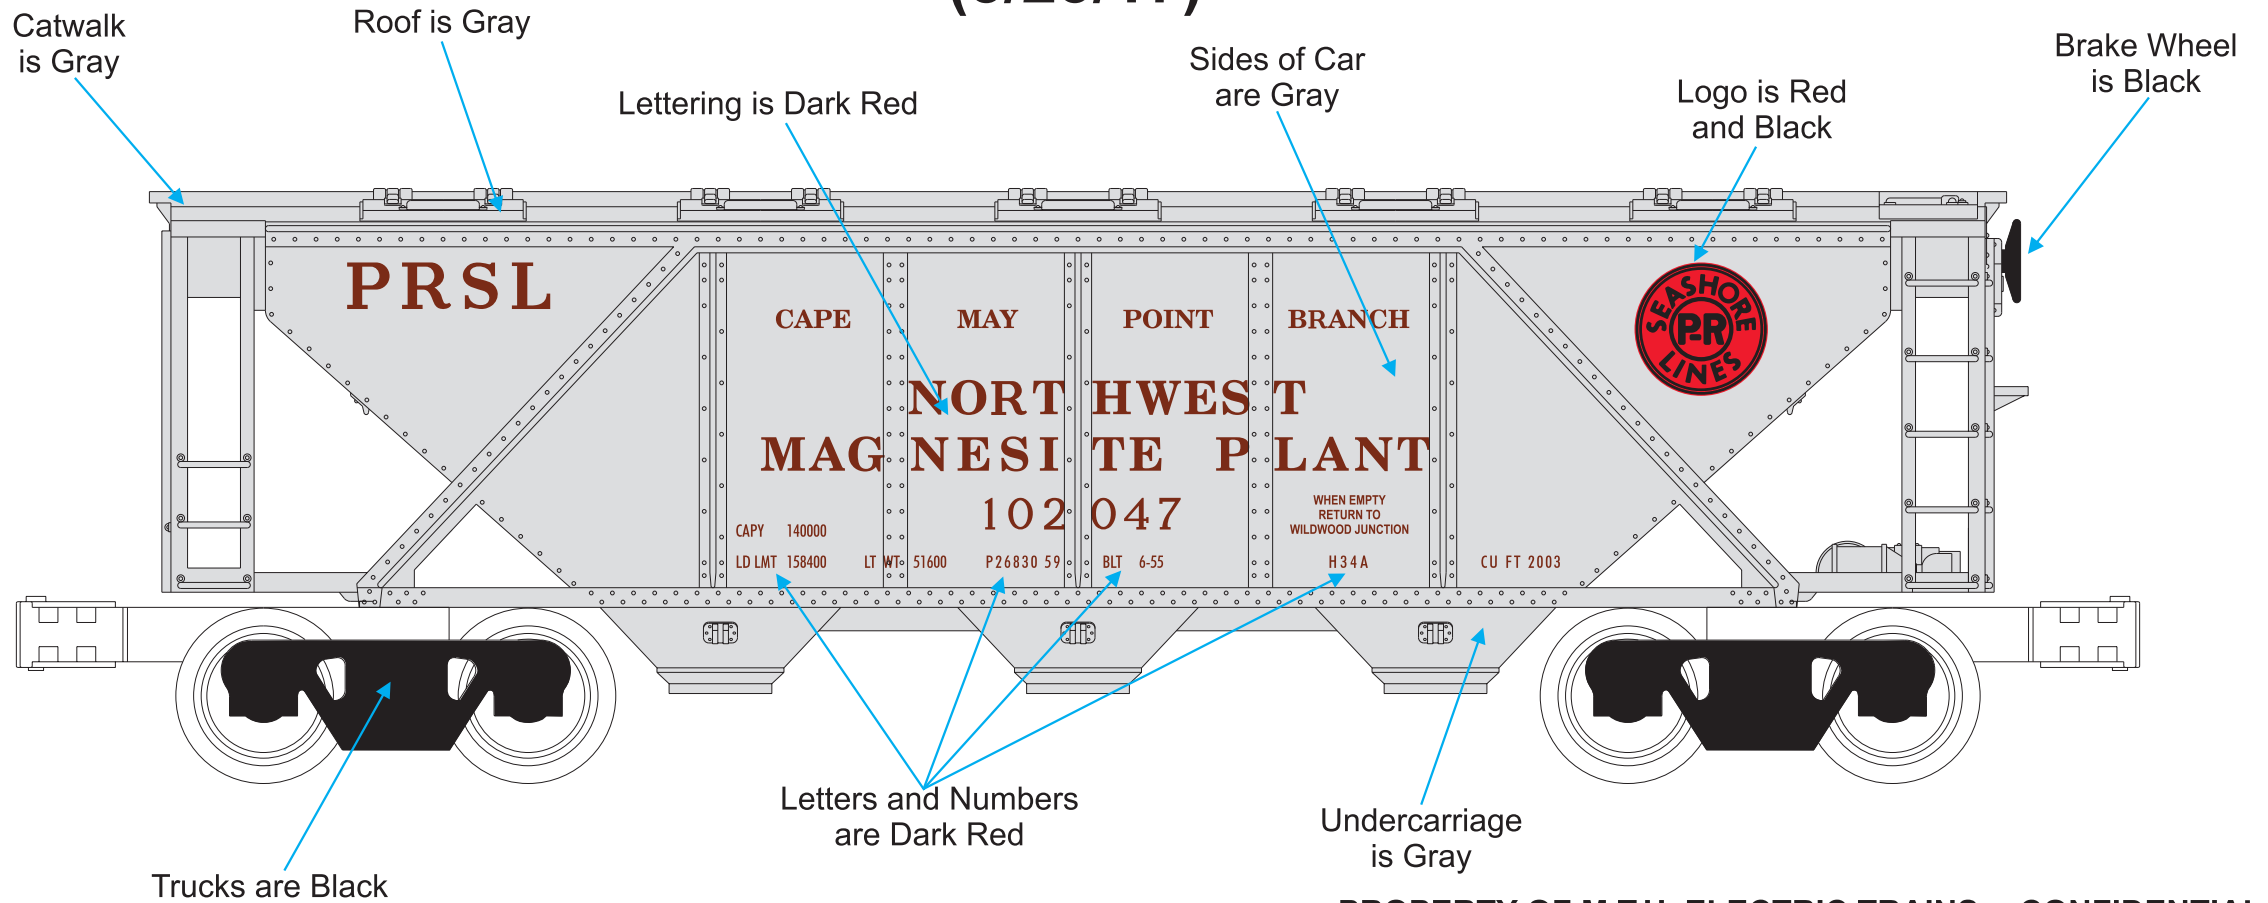

Rugged Rails - Specialty Items

Holly Beach 3-Bay Covered Hopper

Side View

(5/23/17)

OTHER CAR NUMBER:

102 048

PROPERTY OF M.T.H. ELECTRIC TRAINS -- CONFIDENTIAL

Color Guide

Gray = M&W Gray (MT 004-1110)
 Red = PRR Keystone Red (MT 008-1518)
 Dark Red = Box Car Red (MT 008-1270)
 Black = Standard Black (MT 001-1000)

Color Priority

2
 2
 2
 n/a

Rugged Rails - Specialty Items

Holly Beach 3-Bay Covered Hopper

Reversed View

(5/23/17)

102047 and 102048

OTHER CAR NUMBER:

102 048

PROPERTY OF M.T.H. ELECTRIC TRAINS -- CONFIDENTIAL

Color Guide

Gray = M&W Gray (MT 004-1110)
 Red = PRR Keystone Red (MT 008-1518)
 Dark Red = Box Car Red (MT 008-1270)
 Black = Standard Black (MT 001-1000)

Gray = M&W Gray (MT 004-1110)
 Red = PRR Keystone Red (MT 008-1518)
 Dark Red = Box Car Red (MT 008-1270)
 Black = Standard Black (MT 001-1000)

Color Priority

2
 2
 2
 n/a