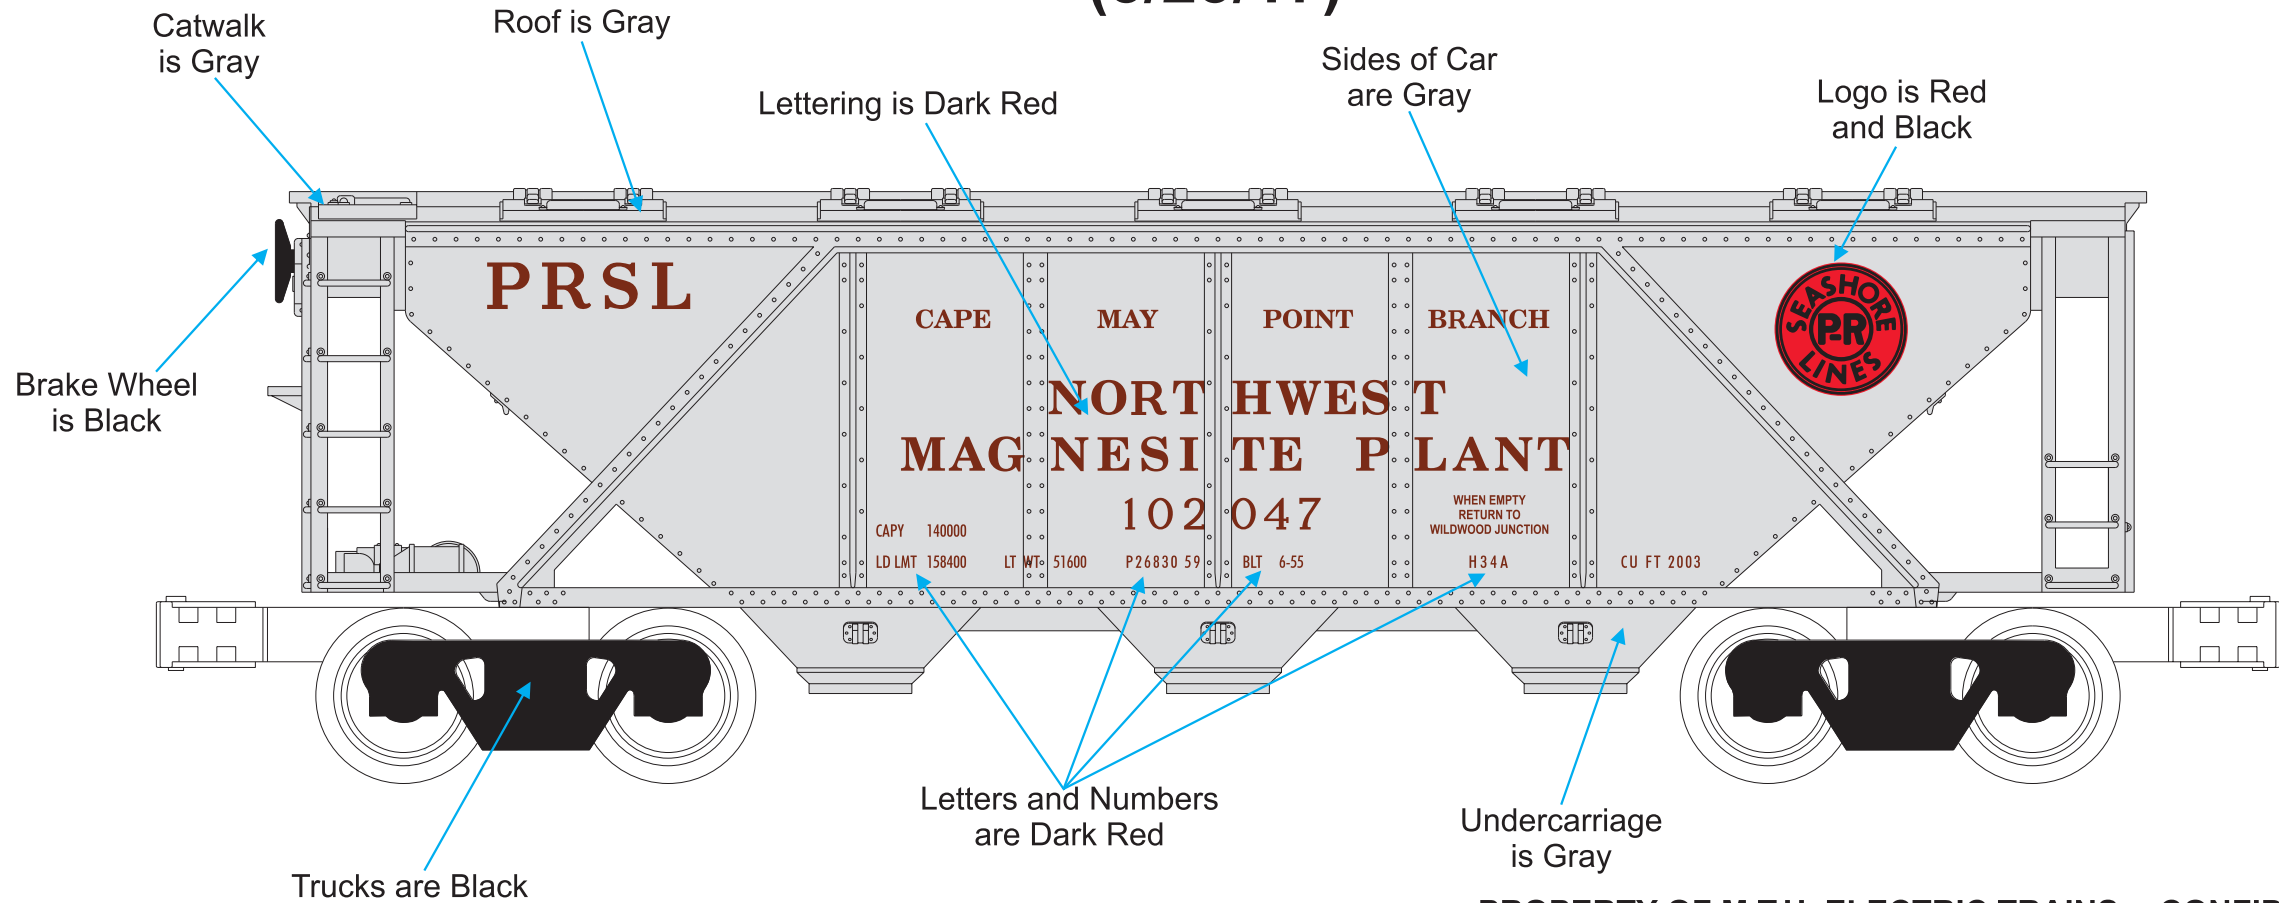

Rugged Rails - Specialty Items

Holly Beach 3-Bay Covered Hopper

Side View

(5/23/17)

OTHER CAR NUMBER:

102 048

PROPERTY OF M.T.H. ELECTRIC TRAINS -- CONFIDENTIAL

Color Guide

Gray = M&W Gray (MT 004-1110)
 Red = PRR Keystone Red (MT 008-1518)
 Dark Red = Box Car Red (MT 008-1270)
 Black = Standard Black (MT 001-1000)

Color Priority

2
 2
 2
 n/a

Rugged Rails - Specialty Items

Holly Beach 3-Bay Covered Hopper

Reversed View

(5/23/17)

102047 and 102048

OTHER CAR NUMBER:

102 048

PROPERTY OF M.T.H. ELECTRIC TRAINS -- CONFIDENTIAL

Color Guide

Gray = M&W Gray (MT 004-1110)
 Red = PRR Keystone Red (MT 008-1518)
 Dark Red = Box Car Red (MT 008-1270)
 Black = Standard Black (MT 001-1000)

Color Priority

2
 2
 2
 n/a

Rugged Rails - Specialty Items

Holly Beach 3-Bay Covered Hopper

End View

(5/23/17)

PROPERTY OF M.T.H. ELECTRIC TRAINS -- CONFIDENTIAL

Color Guide