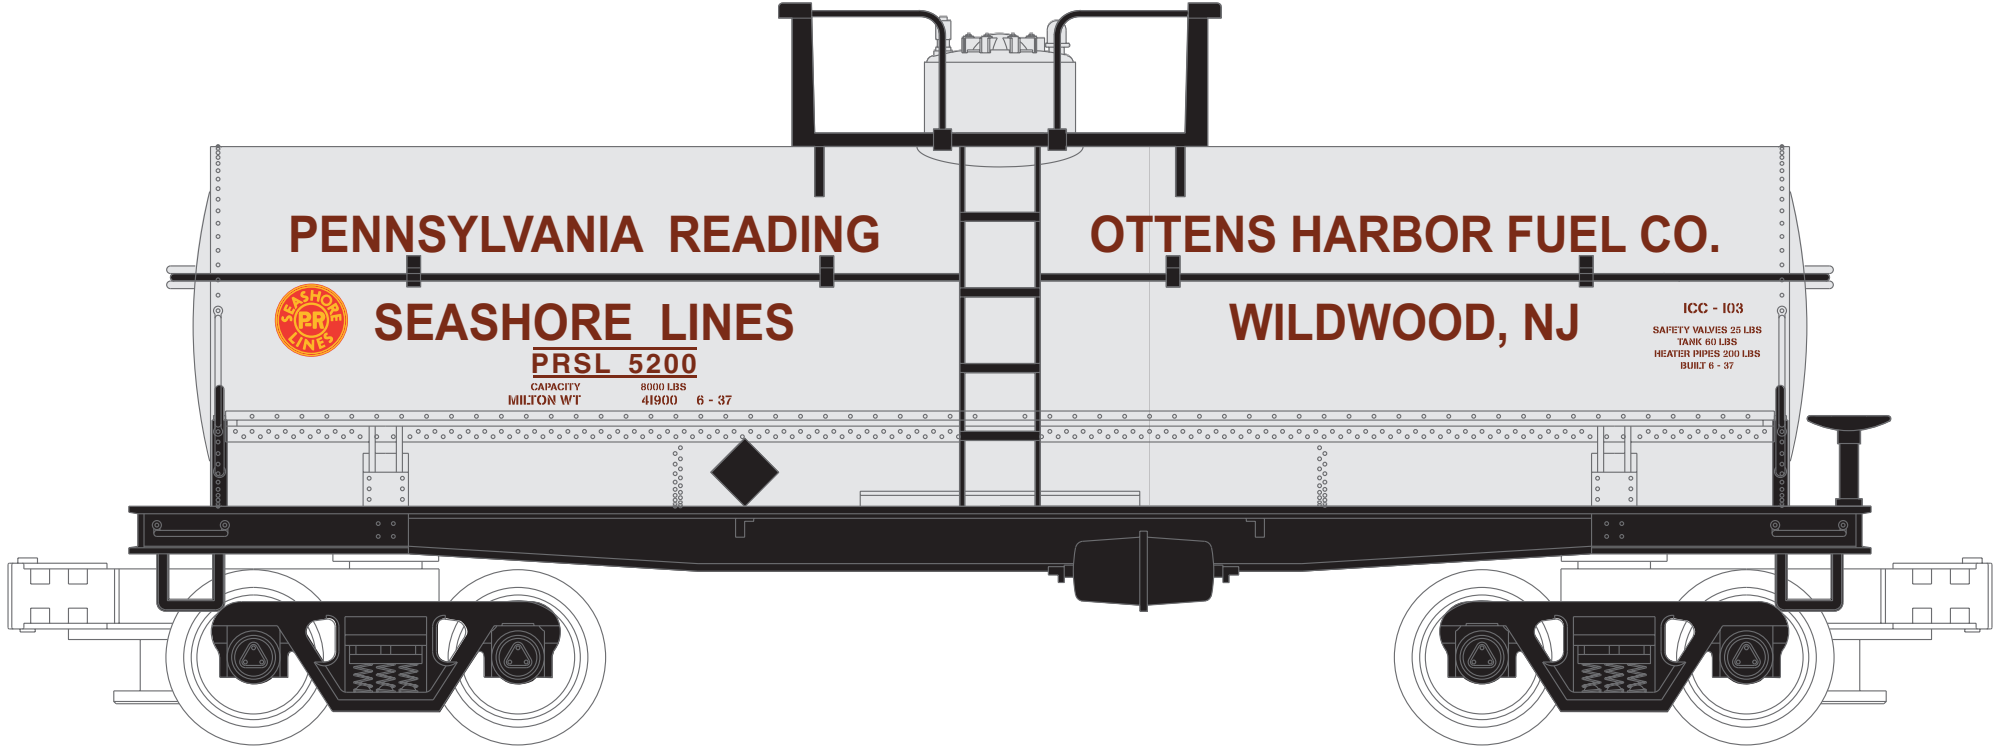

RailKing - Special Projects

Pennsylvania Reading Seashore Line Tank Car

Side View

(4/20/16)

BETTENDORF TRUCKS

OTHER CAR NUMBER:
PRSL 5202

PROPERTY OF M.T.H. ELECTRIC TRAINS -- CONFIDENTIAL

Color Guide	Color Priority
Black = Standard Black (MT 001-1000)	n/a
White = Standard White (MT 009-1314)	n/a
Silver = Standard Silver (MT 012-1206)	1
Logo Red = FEC Red (MT 008-1276)	2
Dark Red = Box Car Red (MT 008-1270)	2

RailKing - Special Projects

Pennsylvania Reading Seashore Line Tank Car

Reversed View

(4/20/16)

BETTENDORF TRUCKS

OTHER CAR NUMBER:
PRSL 5202

PROPERTY OF M.T.H. ELECTRIC TRAINS -- CONFIDENTIAL

Color Guide	Color Priority
Black = Standard Black (MT 001-1000)	n/a
White = Standard White (MT 009-1314)	n/a
Silver = Standard Silver (MT 012-1206)	1
Logo Red = FEC Red (MT 008-1276)	2
Dark Red = Box Car Red (MT 008-1270)	2

RailKing - Special Projects

Pennsylvania Reading Seashore Line Tank Car

End View

(4/20/16)

BETTENDORF TRUCKS

PROPERTY OF M.T.H. ELECTRIC TRAINS -- CONFIDENTIAL

<u>Color Guide</u>	<u>Color Priority</u>
Black = Standard Black (MT 001-1000)	n/a
White = Standard White (MT 009-1314)	n/a
Silver = Standard Silver (MT 012-1206)	1
Logo Red = FEC Red (MT 008-1276)	2
Dark Red = Box Car Red (MT 008-1270)	2